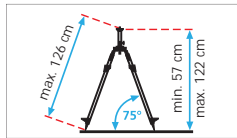

Room design and interior furnishings

SuperCross-Laser 2 set

NEW

Automatic cross-line laser with compact tripod 120 cm
 – Product description SuperCross-Laser 2 on Page 52

Inclusive: SuperCross-Laser 2, height-adjustable bracket, softbag, compact tripod 120 cm, batteries

ORDER NO.	EAN-CODE	PU
081.126A	4 021563 671687	2

PT

SuperCross-Laser set 330 cm

UNLIMITED MOVE

Automatic cross-line laser with telescopic tripod 330 cm
 – Product description SuperCross-Laser 2 on Page 52

Inclusive: SuperCross-Laser 2, height-adjustable bracket, softbag, 330 cm telescopic stand incl. softbag, telescopic adapter, batteries

ORDER NO.	EAN-CODE	PU
081.121A	4 021563 663996	2

PT

SuperCross-Laser 3 set 330 cm

NEW

UNLIMITED MOVE

Cross-line laser with additional reference line with telescopic tripod 330 cm
 – Product description SuperCross-Laser 3 on Page 53

Soon available.

Inclusive: SuperCross-Laser 3, height-adjustable bracket, softbag, 330 cm telescopic stand incl. softbag, telescopic adapter, batteries