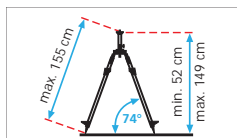

Automatic cross-line laser with laser receiver and compact tripod 150 cm
– Product description SuperCross-Laser 2P on Page 53

Soon available.